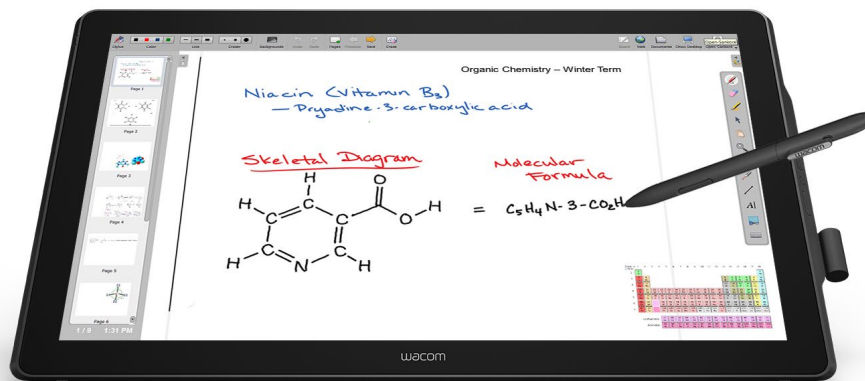

DTK-2451 & DTH-2452

BUSINESS
SOLUTIONS

Education

The DTK-2451 and DTH-2452 Pen Displays for Education

The DTK-2451 and DTH-2452 pen displays are premium communication tools. The 23.8-inch LCD with high resolution and wide viewing angle provides a large screen for users to work on. The freedom of the pen allows you to turn static material into active and engaging content. Add drawings, sketches and diagrams to presentations or lesson plans to elaborate on key concepts and spontaneously integrate new ideas into the discussion. The DTK-2451 offers Wacom's industry leading pen-input performance. The DTH-2452 adds responsive multi-touch input for navigation and gesture support.

Key Features:

- 23.8-inch LCD panel offers a large, comfortable surface and a wide viewing angle for excellent performance
- Multi-touch functionality for intuitive navigation and support for common gestures (**DTH-2452 only**)
- Patented cordless, battery-free pen with 2048 levels of pressure sensitivity for precise drawing, writing, and annotating
- 4 user-assignable ExpressKeys to access common functions or tools
- Integrated user USB port to provide easy access to your favorite USB devices
- Built-in DVI-I pass-thru connector handles either digital or analog input and allows mirroring directly from pen display to another display
- Adjustable stand supports multiple angles for greater comfort
- Standard VESA mounting for use with 3rd-party stands and arms
- HDCP compliant

Software Neutral

Wacom's interactive pen displays work with most annotation and education software so teachers can focus on students, not learning new software.

Intelligent Hand Rejection

Electromagnetic resonance (EMR) captures only the pen activity. And Wacom's driver implements smart palm rejection for units including a touch screen.